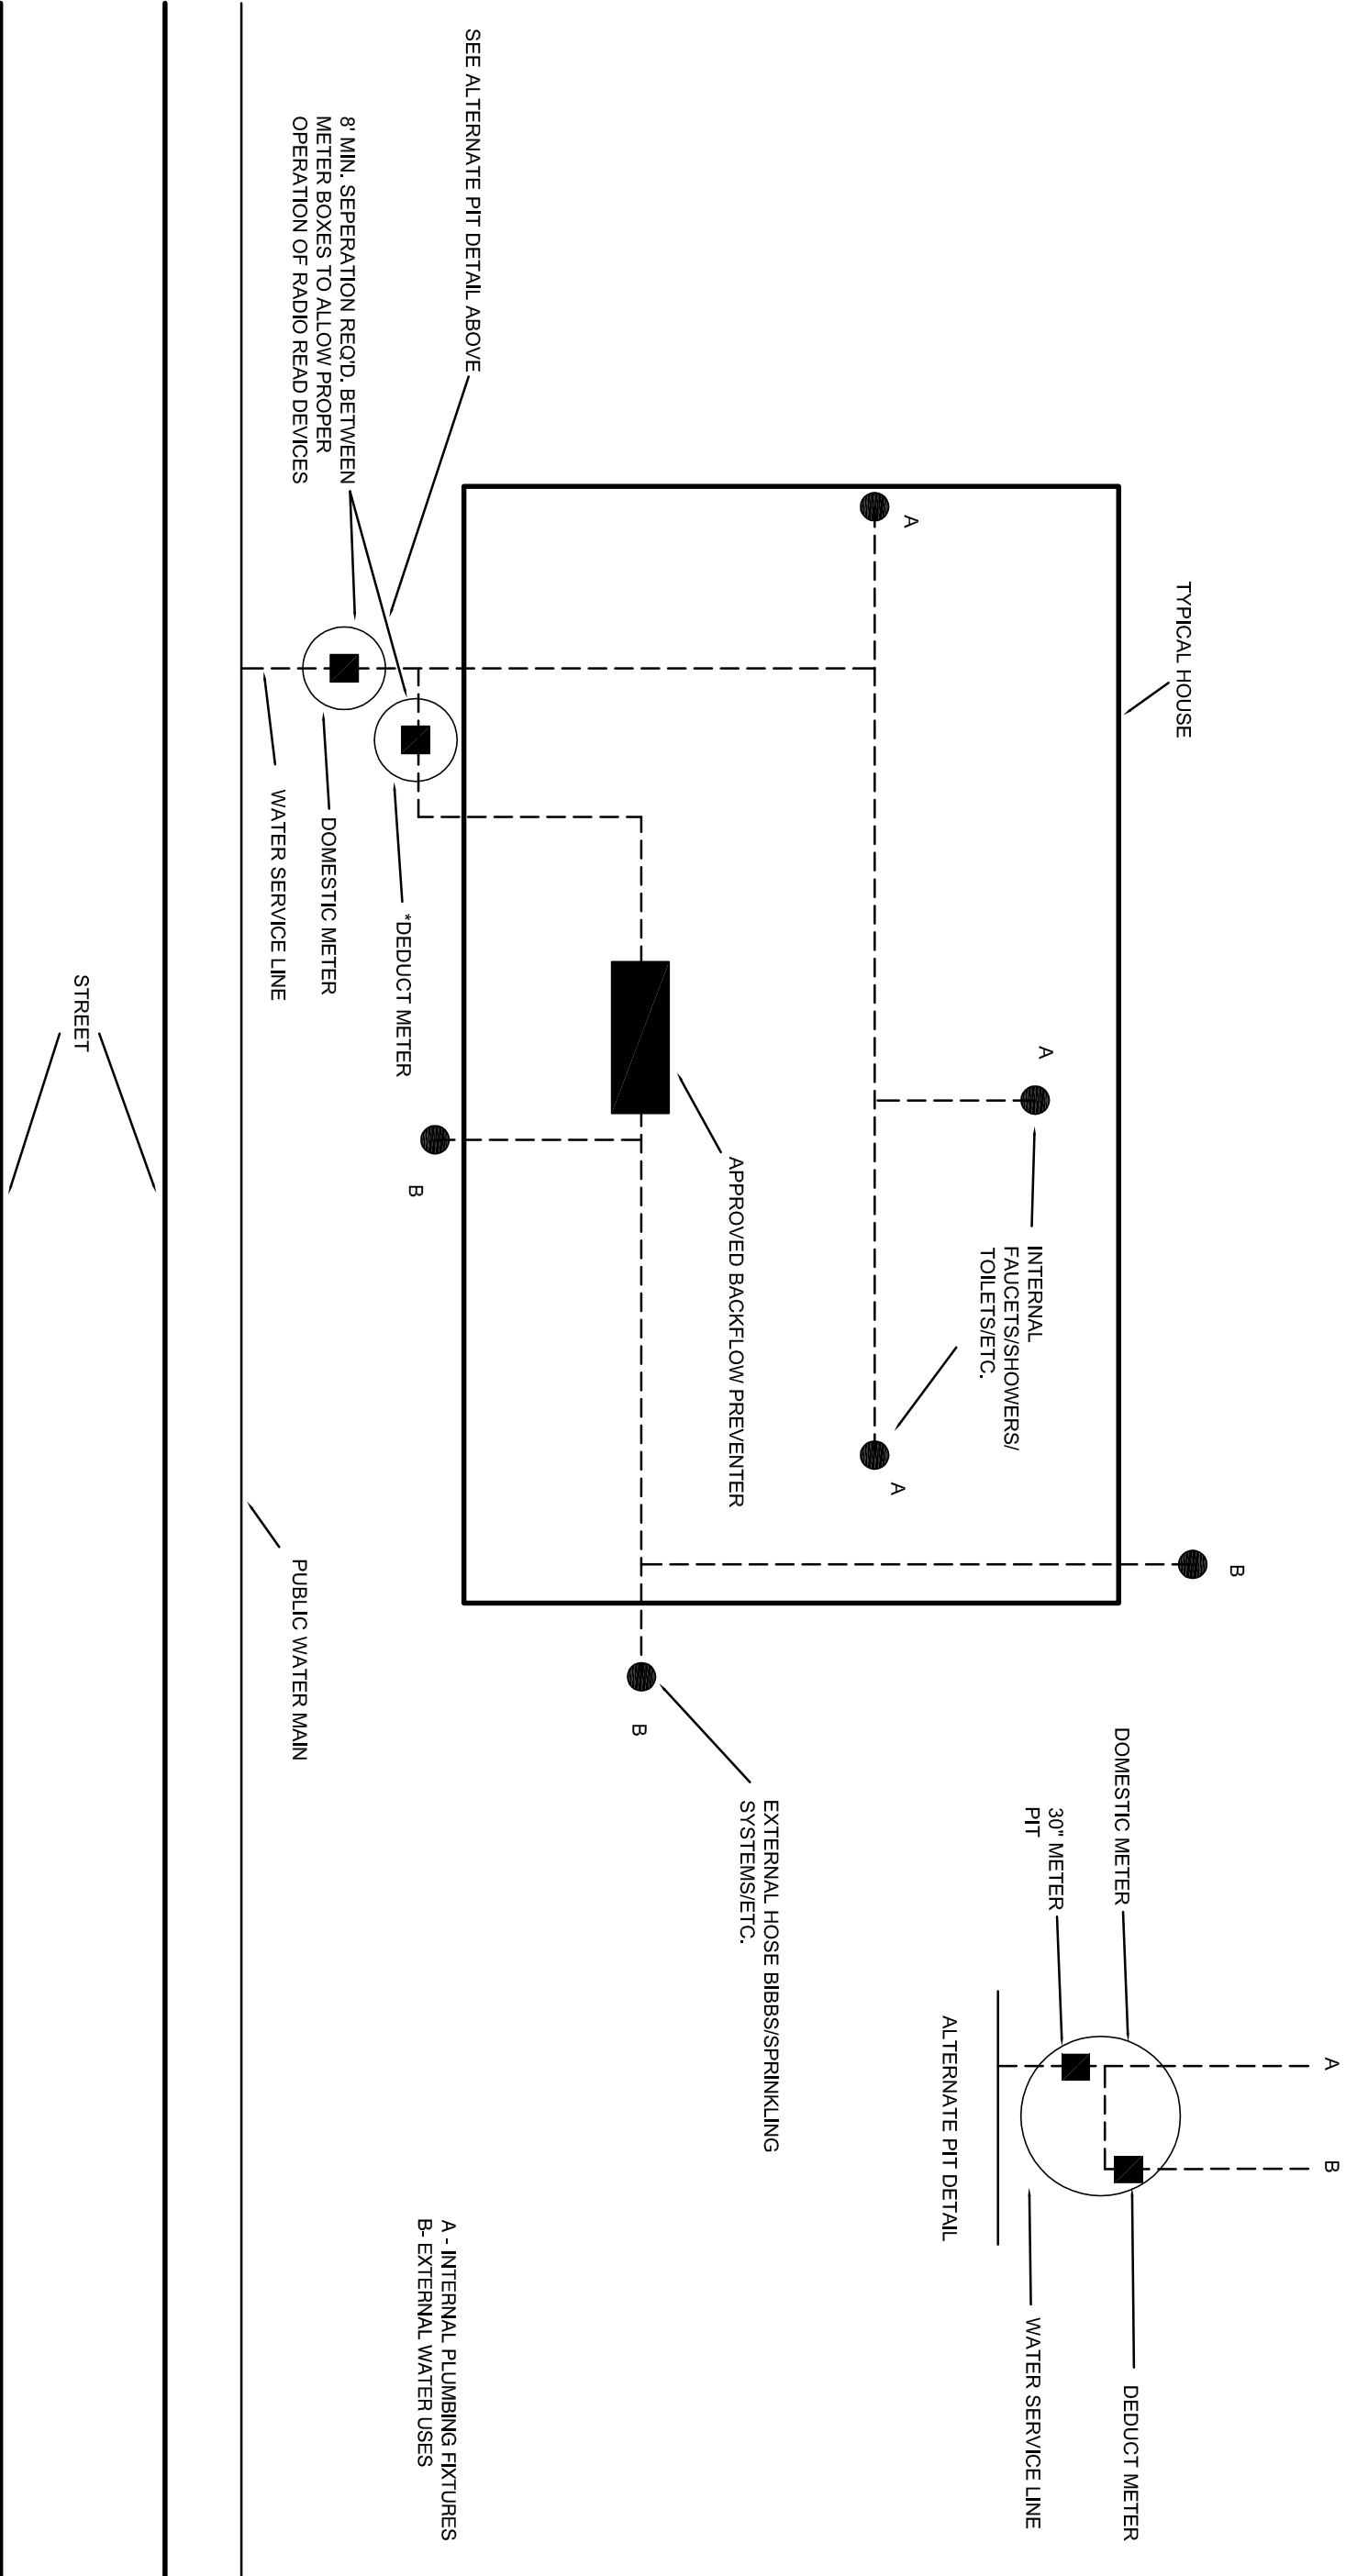

OUTSIDE DEDUCT METER

OUTSIDE DEDUCT METER

BUTLER COUNTY
WATER AND SEWER

130 HIGH STREET
HAMILTON, OH 45011
TELEPHONE: 513-887-3066
FAX: 513-887-3777