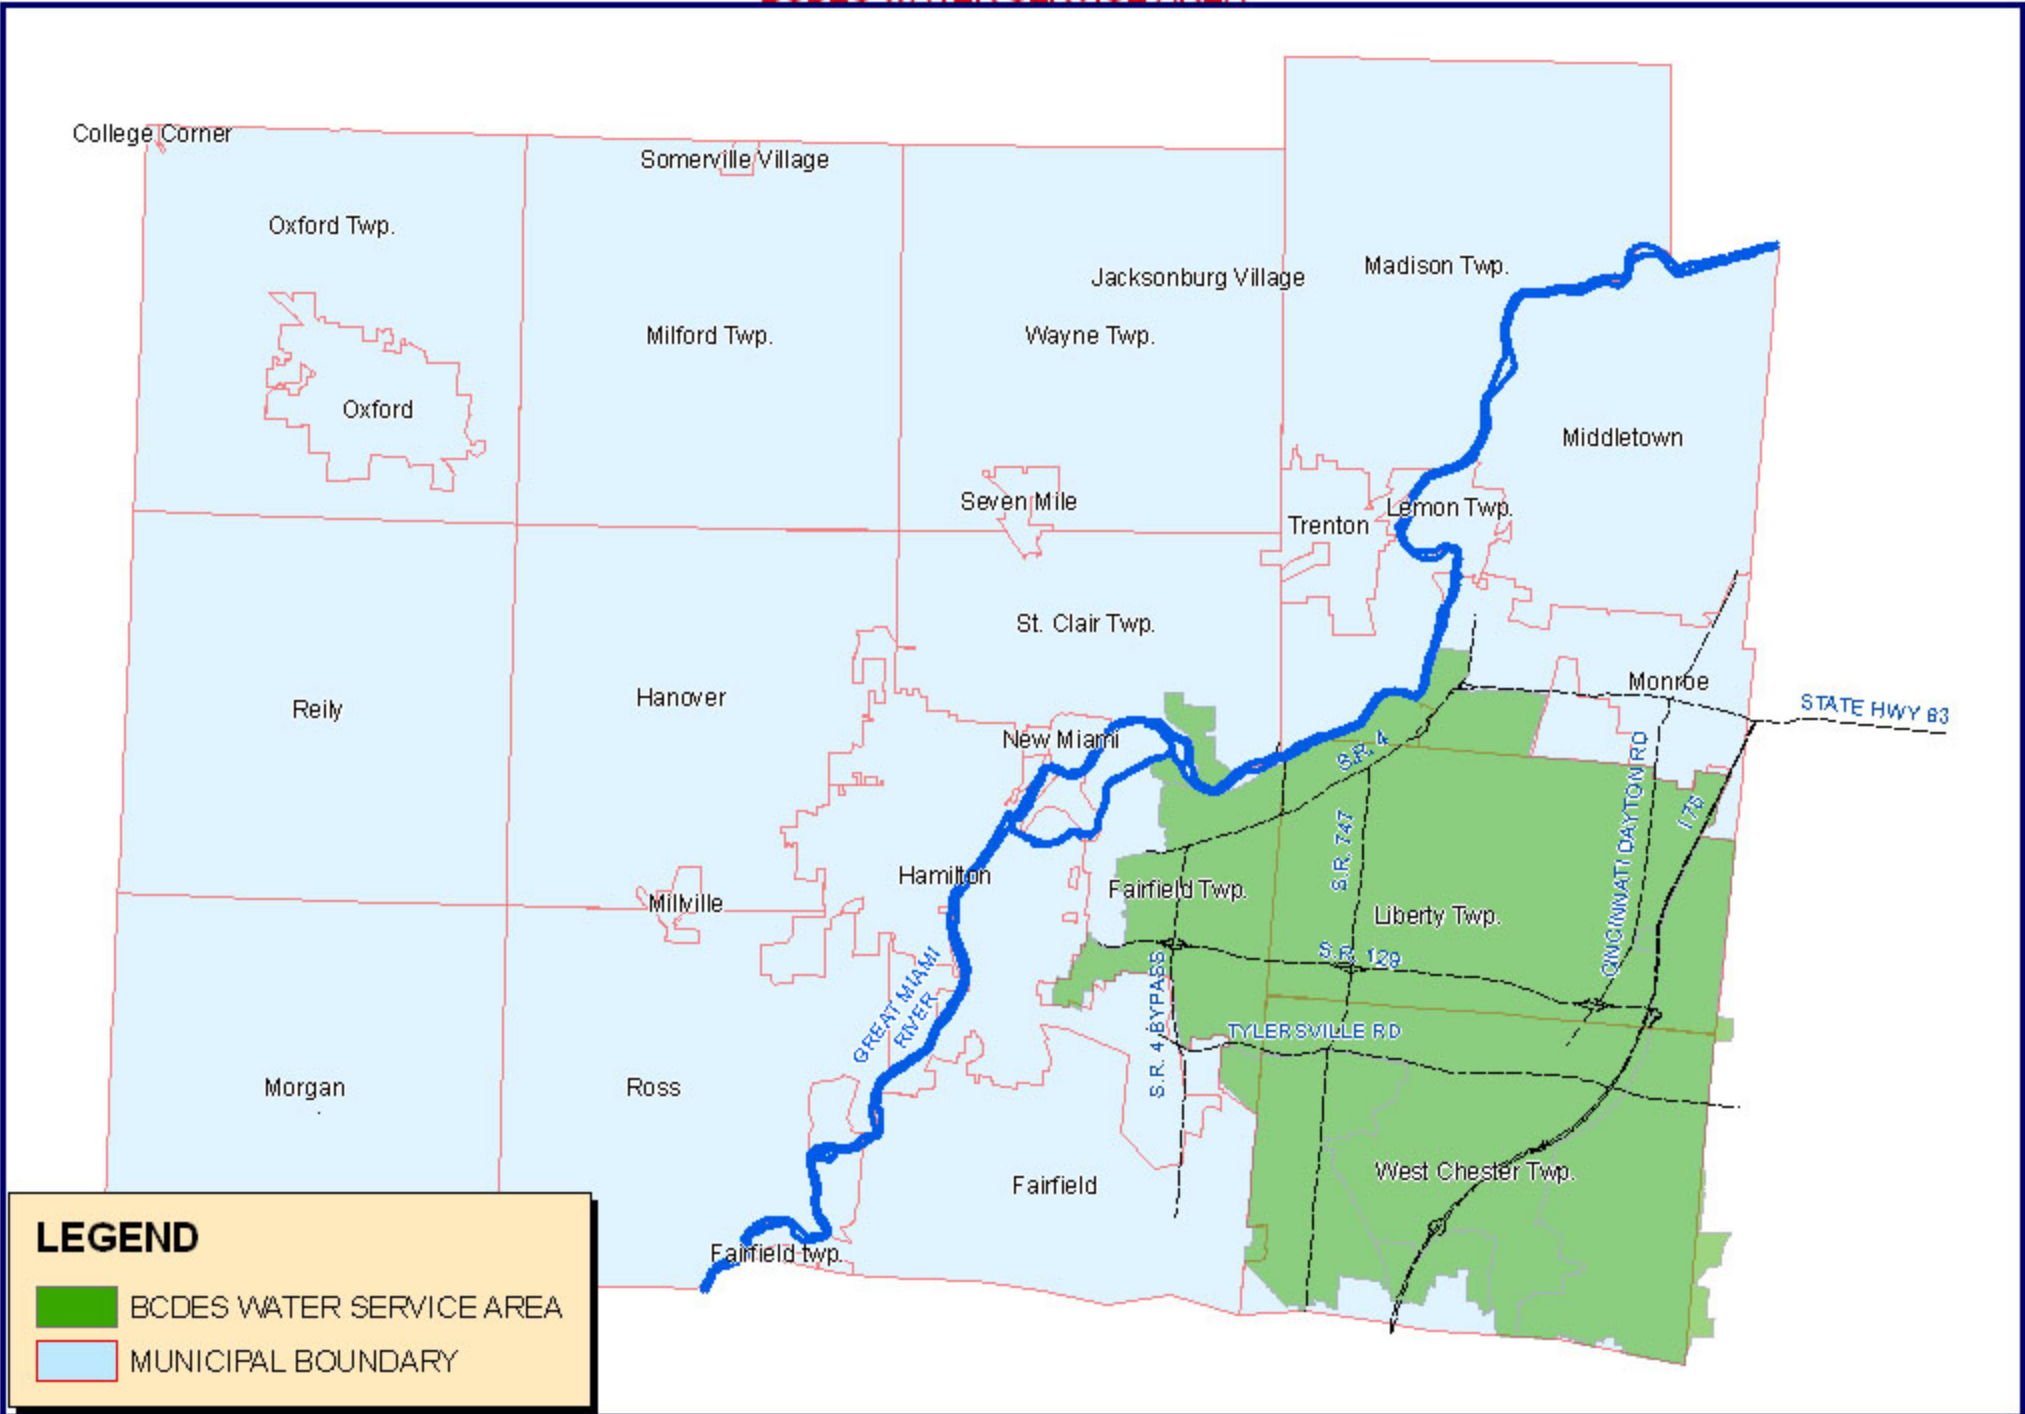

BCDES WATER SERVICE AREA

1 inch equals 16,000 feet

Butler County Department of Environmental Services
11/14/2018
FOR INFORMATIONAL PURPOSES ONLY
NOT DESIGNED FOR USE AS A SURVEY
Butler County, Ohio